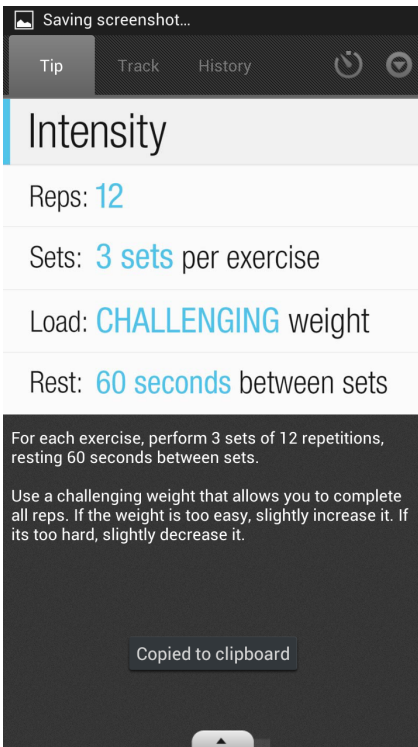

3.8

528

Health & Fitness

Similar

With 1,000+ workouts & 5,600+ images & videos -it's the ultimate training app.

[READ MORE](#)

Setup Fitness Builder

Setup New Program