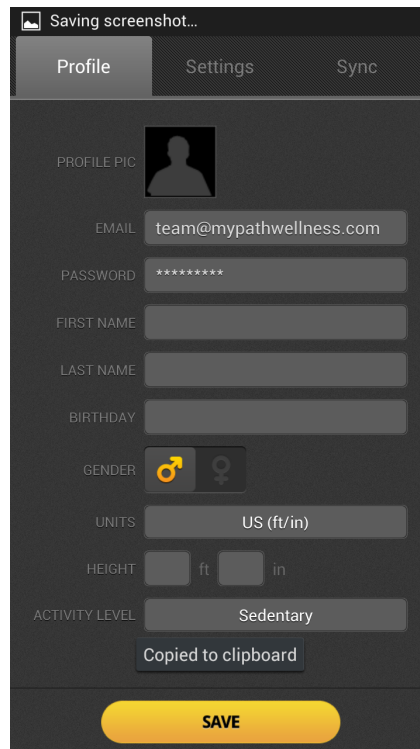

Download FitnessClass

To use the Web version, please login using your Mac or PC browser

Google Play Store

FITNESSBUILDER

Anytime Health, LLC

Everyone

INSTALL

100 THOUSAND Downloads

3.8

528

Health & Fitness

Similar

With 1,000+ workouts & 5,600+ images & videos -it's the ultimate training app.

[READ MORE](#)

Setup Fitness Builder

Setup New Program