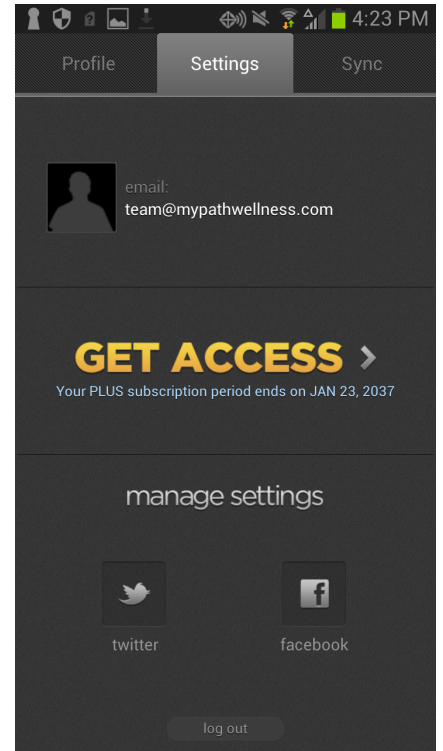

3.8

528

Health & Fitness

Similar

With 1,000+ workouts & 5,600+ images & videos -it's the ultimate training app.

[READ MORE](#)

Setup Fitness Builder

Setup New Program