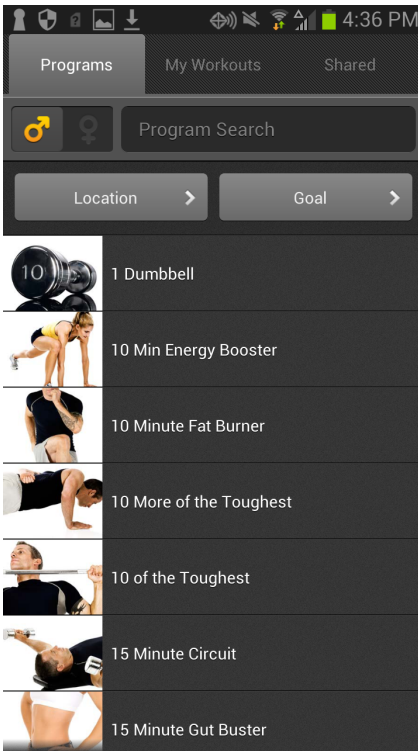

3.8

528

Health & Fitness

Similar

With 1,000+ workouts & 5,600+ images & videos -it's the ultimate training app.

[READ MORE](#)

Setup Fitness Builder

Setup New Program