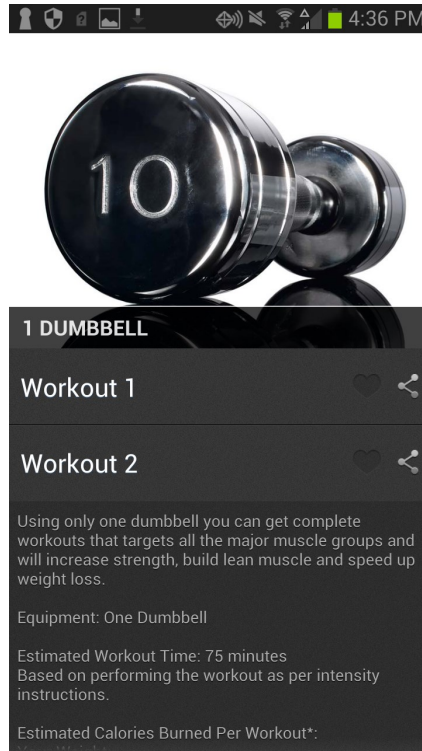

3.8

528

Health & Fitness

Similar

With 1,000+ workouts & 5,600+ images & videos -it's the ultimate training app.

[READ MORE](#)

Setup Fitness Builder

Setup New Program